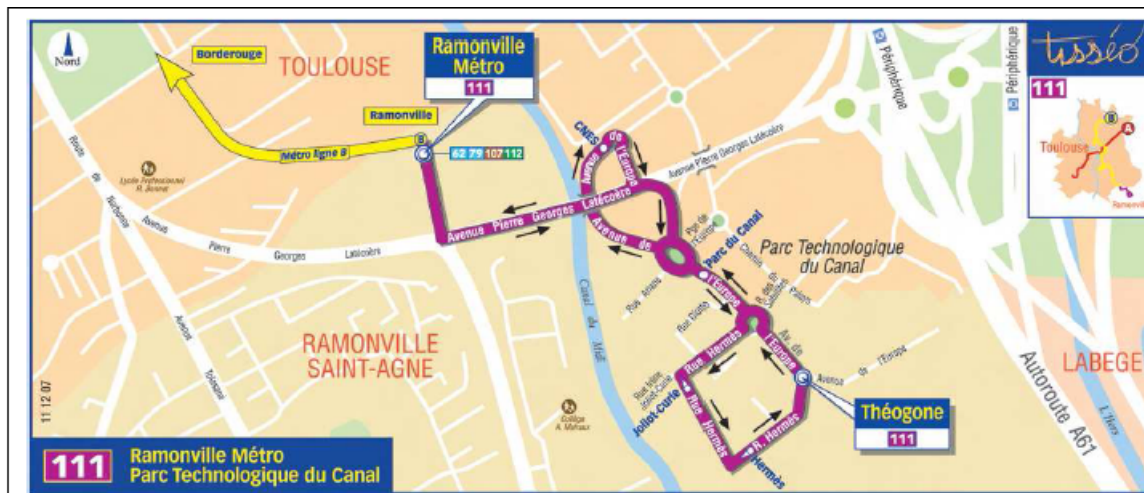

Location :

8-10, rue Hermès
Parc Technologique du Canal
31520 RAMONVILLE SAINT-AGNE
FRANCE
Tel. : 33 (0)5 61 39 47 00
Fax : 33 (0)5 61 75 10 14

Transportation from town centre to CLS :

You have 2 options to get from the town center to CLS:

- **Metro+ Navette:**

- Go to metro station of the center
- Then take the metro: line B direction Ramonville.
- Once you are in Ramonville metro station take the “navette” 111 (right side as you exit metro station).

The Navette It is a free bus, stop at the 3rd stop at Hermes Street.

The bus leaves every 15 minutes on the hour (8:00, 08:15, 08:30, and 08:45).

From 7 am to 9:30 am

From 9:30am to 4:00pm the bus
leaves every 30 minutes

Ride time: about 40 minutes

- **Taxis :**

Capitole Taxi: 05 34 25 02 50
Taxi radio Toulouse : 05 61 42 38 38

Ride time: about 20 minutes (without traffic)