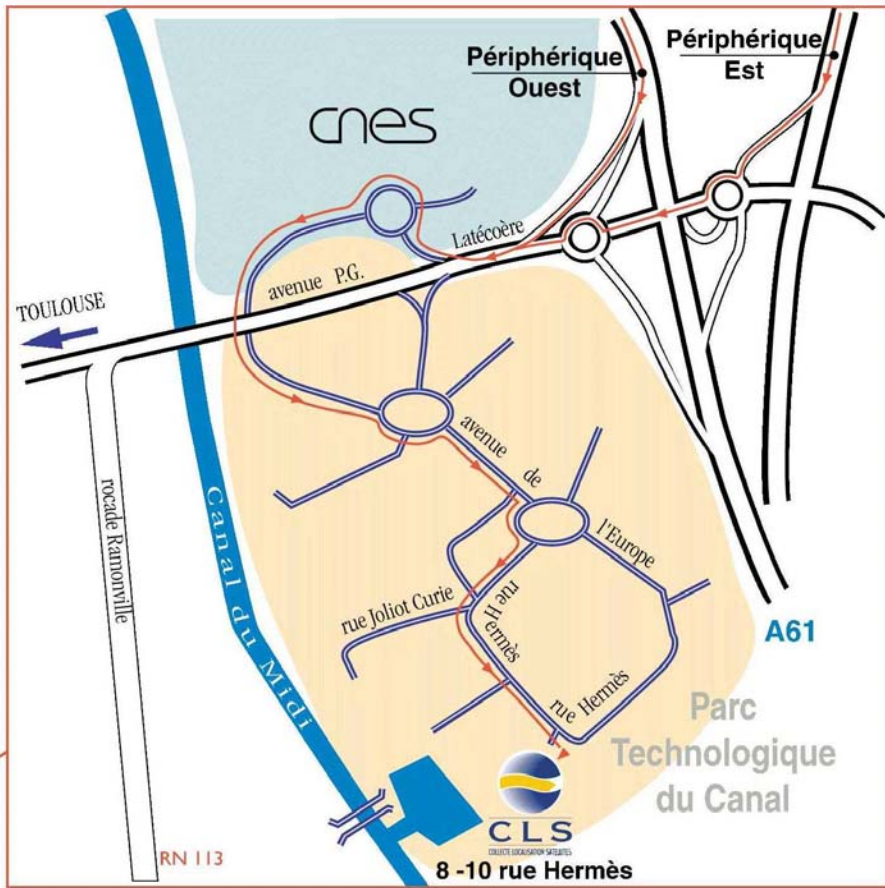

Location :

8-10, rue Hermès
Parc Technologique du Canal
31520 RAMONVILLE SAINT-AGNE
FRANCE
Tel. : 33 (0)5 61 39 47 00
Fax : 33 (0)5 61 75 10 14

Transportation from town centre to CLS :

You have 2 options to get from the town center to CLS:

- **Metro+ Navette:**

- Go to metro station of the center
- Then take the metro: line B direction Ramonville.
- Once you are in Ramonville metro station take the “navette” 111 (right side as you exit metro station).

The Navette It is a free bus, stop at the 3rd stop at Hermes Street.

The bus leaves every 15 minutes on the hour (8:00, 08:15, 08:30, and 08:45).

From 7 am to 9:30 am

From 9:30am to 4:00pm the bus
leaves every 30 minutes

Ride time: about 40 minutes

- **Taxis :**

Capitole Taxi: 05 34 25 02 50
Taxi radio Toulouse : 05 61 42 38 38

Ride time: about 20 minutes (without traffic)