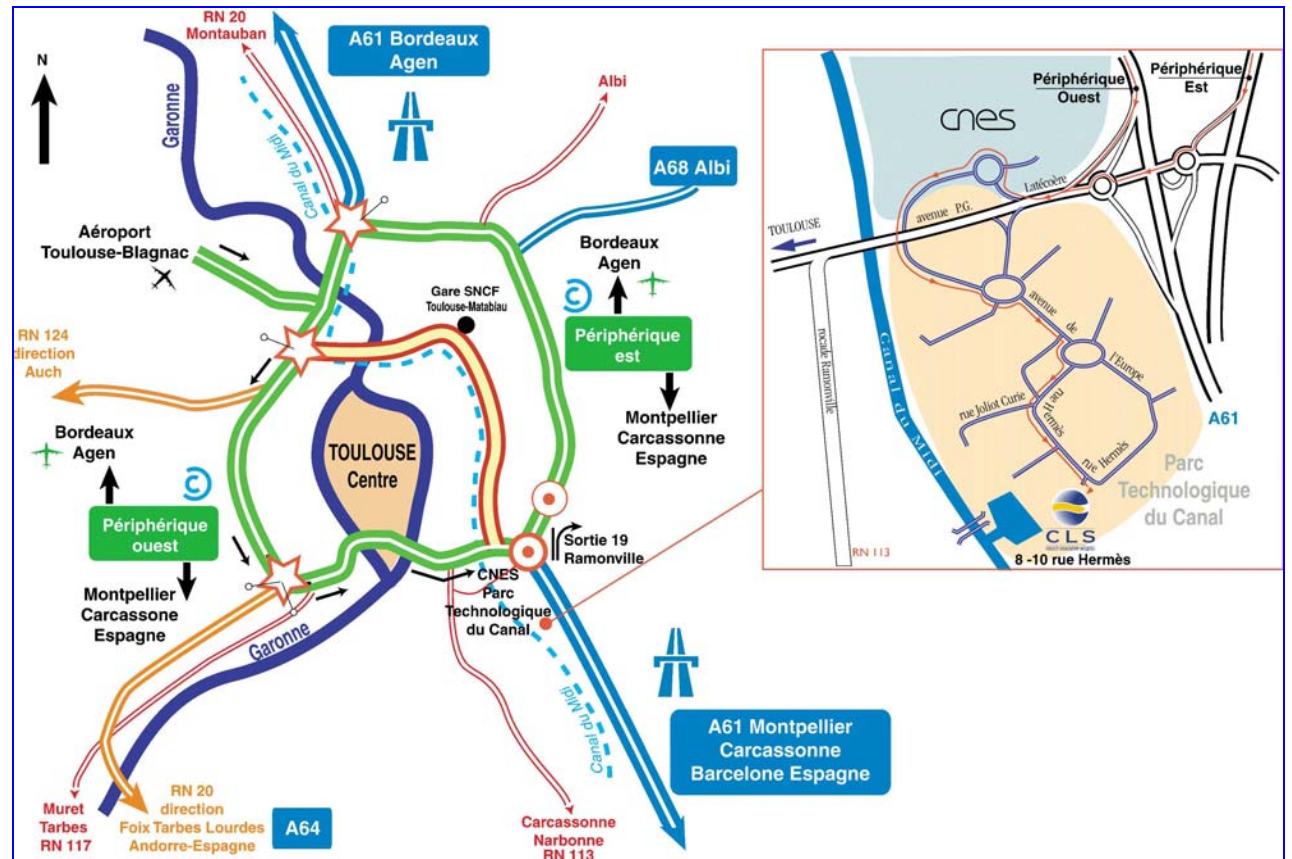

Location :

8-10, rue Hermès
Parc Technologique du Canal
31520 RAMONVILLE SAINT-AGNE
FRANCE
Tel. : 33 (0)5 61 39 47 00
Fax : 33 (0)5 61 75 10 14

Transportation from town centre to CLS :

You have 2 options to get from the town center to CLS:

- **Metro+ Navette:**

- Go to metro station of the center
- Then take the metro: line B direction Ramonville.
- Once you are in Ramonville metro station take the “navette” 111 (right side as you exit metro station).

The Navette It is a free bus, stop at the 3rd stop at Hermes Street.

The bus leaves every 15 minutes on the hour (8:00, 08:15, 08:30, and 08:45).

From 7 am to 9:30 am

From 9:30am to 4:00pm the bus
leaves every 30 minutes

Ride time: about 40 minutes

- **Taxis :**

Capitole Taxi: 05 34 25 02 50
Taxi radio Toulouse : 05 61 42 38 38

Ride time: about 20 minutes (without traffic)