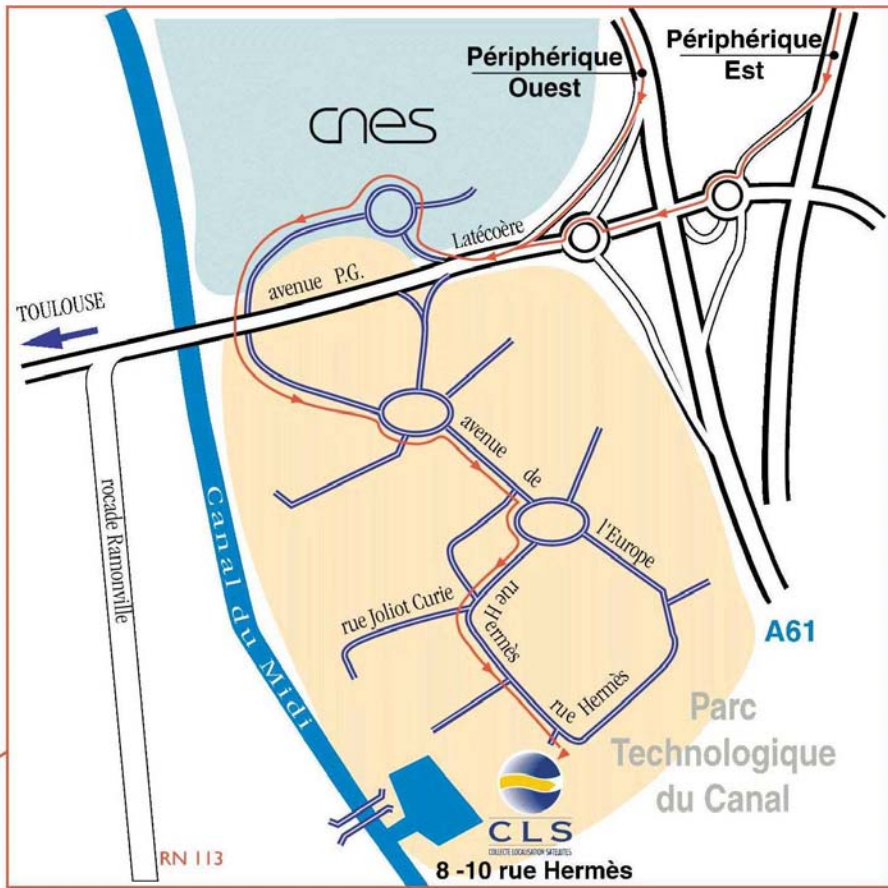

Location :

8-10, rue Hermès
Parc Technologique du Canal
31520 RAMONVILLE SAINT-AGNE
FRANCE
Tel. : 33 (0)5 61 39 47 00
Fax : 33 (0)5 61 75 10 14

Transportation from town centre to CLS :

You have 2 options to get from the town center to CLS:

- **Metro+ Navette:**

- Go to metro station of the center
- Then take the metro: line B direction Ramonville.
- Once you are in Ramonville metro station take the “navette” 111 (right side as you exit metro station).

The Navette It is a free bus, stop at the 3rd stop at Hermes Street.

The bus leaves every 15 minutes on the hour (8:00, 08:15, 08:30, and 08:45).

From 7 am to 9:30 am

From 9:30am to 4:00pm the bus
leaves every 30 minutes

Ride time: about 40 minutes

- **Taxis :**

Capitole Taxi: 05 34 25 02 50
Taxi radio Toulouse : 05 61 42 38 38

Ride time: about 20 minutes (without traffic)